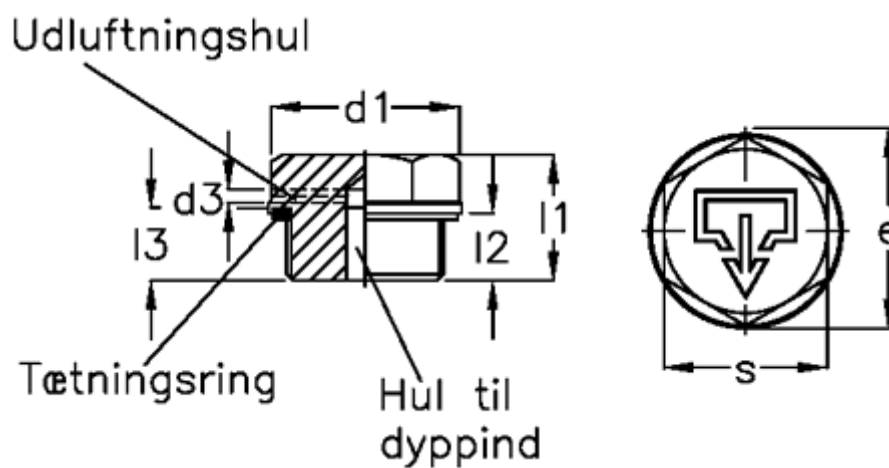

Article number: 20248527

Description: E+G  
Threaded plug GN 742-32-M26x1,5-AS-2

## Measures

$d1 = 32$   
 $d2 = M26x1,5$   
 $d3 = 2$   
 $d4 = M5$   
 $e = 31.2$   
 $l1 = 17.0$   
 $l2 = 9.0$   
 $s = 22$